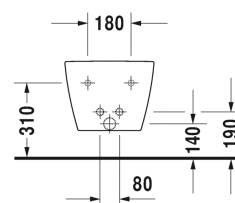

ME by Starck Bidet wall mounted # 228815..00

|< 370 mm >|

Bidet wall mounted	Dimension	Weight	Order number
with overflow, with tap platform, Durafix included			
Colors			
00 White Alpin 32 White Satin Matt			
Variant			
	370 x 570 mm	21.000 kilogram	228815..00
Infobox			
Durafix for invisible fixation is included in delivery			
Sanitary ceramics with the special WonderGliss surface finish will remain clean and attractive-looking for a long time to come. When ordering WonderGliss please add a "1" as eleventh digit to the model number.			
Accessory			
Siphon for bidet with extended outlet pipe	1 1/4" mm	0.600 kilogram	005027
Fixing for wall mounted bidet and wall mounted toilet	Ø 12 x 180 mm	0.200 kilogram	006500

All drawings contain the necessary measurements which are subject to standard tolerances. They are stated in mm and are non-binding. Exact measurements, in particular for customised installation scenarios, can only be taken from the finished ceramic piece.