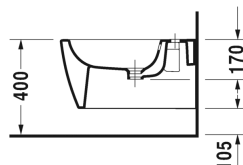

ME by Starck Bidet wall mounted # 228815..00

|< 370 mm >|

Bidet wall mounted	Dimension	Weight	Order number
with overflow, with tap platform, Durafix included			
Colors			
00 White Alpin 32 White Satin Matt			
Variant			
	370 x 570 mm	21.000 kilogram	228815..00
Infobox			
Durafix for invisible fixation is included in delivery			
Sanitary ceramics with the special WonderGliss surface finish will remain clean and attractive-looking for a long time to come. When ordering WonderGliss please add a "1" as eleventh digit to the model number.			
Accessory			
Siphon for bidet with extended outlet pipe	1 1/4" mm	0.600 kilogram	005027
Fixing for wall mounted bidet and wall mounted toilet	Ø 12 x 180 mm	0.200 kilogram	006500

All drawings contain the necessary measurements which are subject to standard tolerances. They are stated in mm and are non-binding. Exact measurements, in particular for customised installation scenarios, can only be taken from the finished ceramic piece.