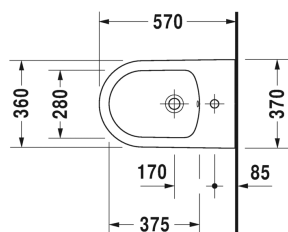

ME by Starck Bidet wall mounted # 228815..00

|< 370 mm >|

Bidet wall mounted	Dimension	Weight	Order number
with overflow, with tap platform, Durafix included			
Colors			
00 White Alpin 32 White Satin Matt			
Variant			
	370 x 570 mm	21.000 kilogram	228815..00
Infobox			
Durafix for invisible fixation is included in delivery			
Sanitary ceramics with the special WonderGliss surface finish will remain clean and attractive-looking for a long time to come. When ordering WonderGliss please add a "1" as eleventh digit to the model number.			
Accessory			
Siphon for bidet with extended outlet pipe	1 1/4" mm	0.600 kilogram	005027
Fixing for wall mounted bidet and wall mounted toilet	Ø 12 x 180 mm	0.200 kilogram	006500

All drawings contain the necessary measurements which are subject to standard tolerances. They are stated in mm and are non-binding. Exact measurements, in particular for customised installation scenarios, can only be taken from the finished ceramic piece.